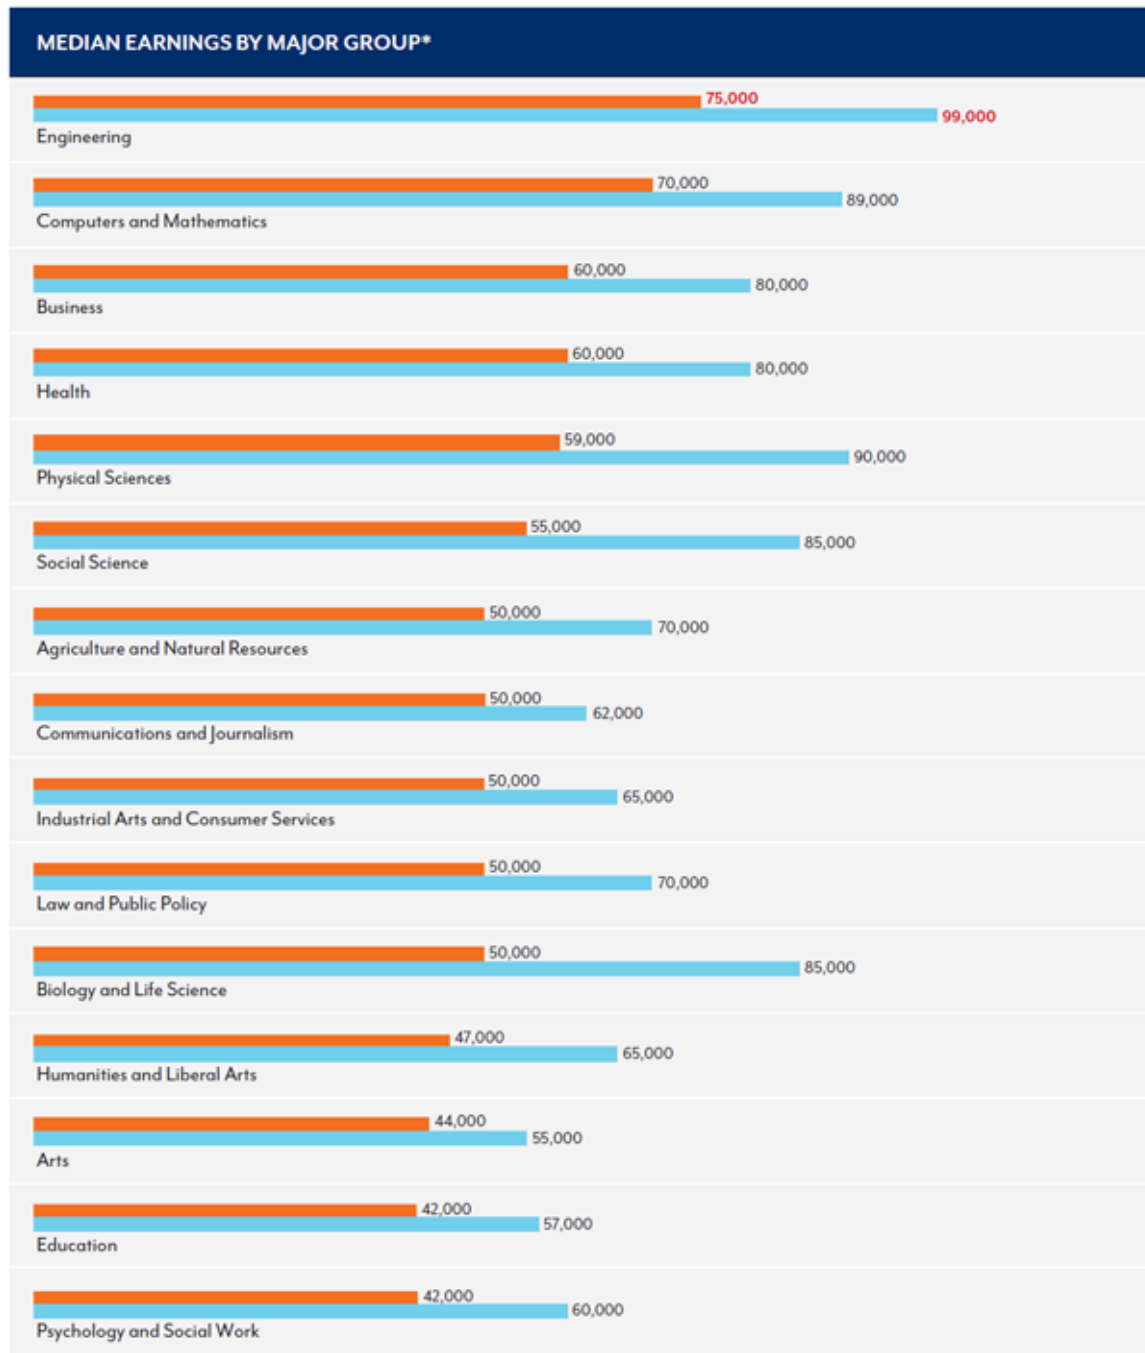

What's It Worth?: The Economic Value of College Majors

* Full-time, full-year workers with a terminal Bachelor's.

— Median Earnings for those with only a Bachelor's Degree
— Median Earnings with Graduate Degree